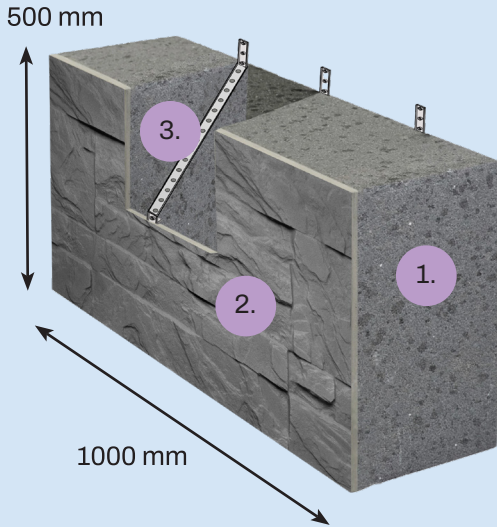

KODERUS

Facade decoration and insulation system KODERUS 2IN1

Facade **decoration and thermal insulation** panel **KODERUS 2IN1** - the system performs the function of decoration and insulation at the same time.

FACADE SYSTEM

Through advanced manufacturing processes, KODERUS delivers **the most progressive concrete** facade cladding fused with insulation layer solution. It's best for homeowners, renovators and businesses in search of aesthetic, durable, low-maintenance, cost and time efficient building facade and insulation solution.

KODERUS 2IN1

1. **Insulation** thickness 50 - 300 mm
2. Concrete layer **thickness 8 - 30 mm**
3. **Fixing band** made of perforated steel

KODERUS 2IN1 is best for

Apartment Buildings

Cottages

Private Houses